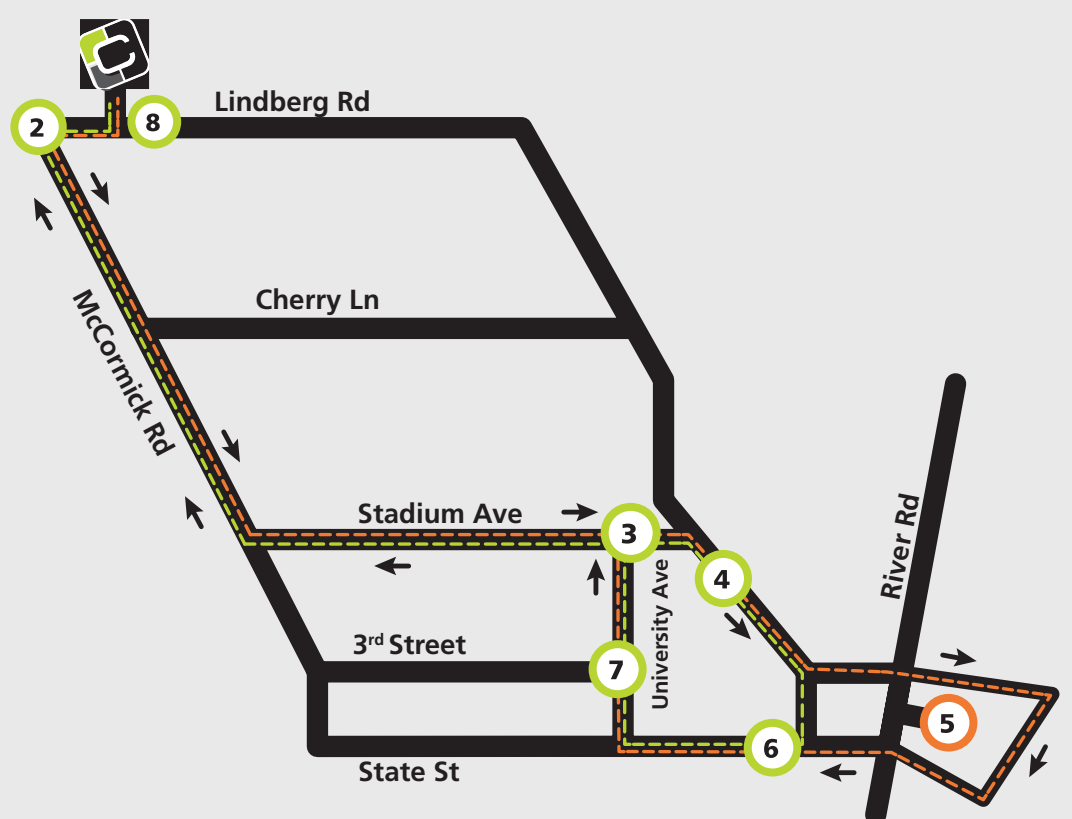

Catch a ride on the 35 Lindberg Express to popular stops around campus. Operates Monday –Saturday when Purdue classes are held during fall and spring semesters. The Cottages on Lindberg residents ride free with their black key fob.

Dont forget! The 4B CityBus Route conveniently picks up at our entrance on Lindberg Road and compliments our private bus schedule!

- The Cottages
- 2** The Quarters
- 3** Cary Quad
- 4** Physics
- 5** Wabash Landing
- 6** Purdue Memorial Union
- 7** State & Russell
- 8** Village West